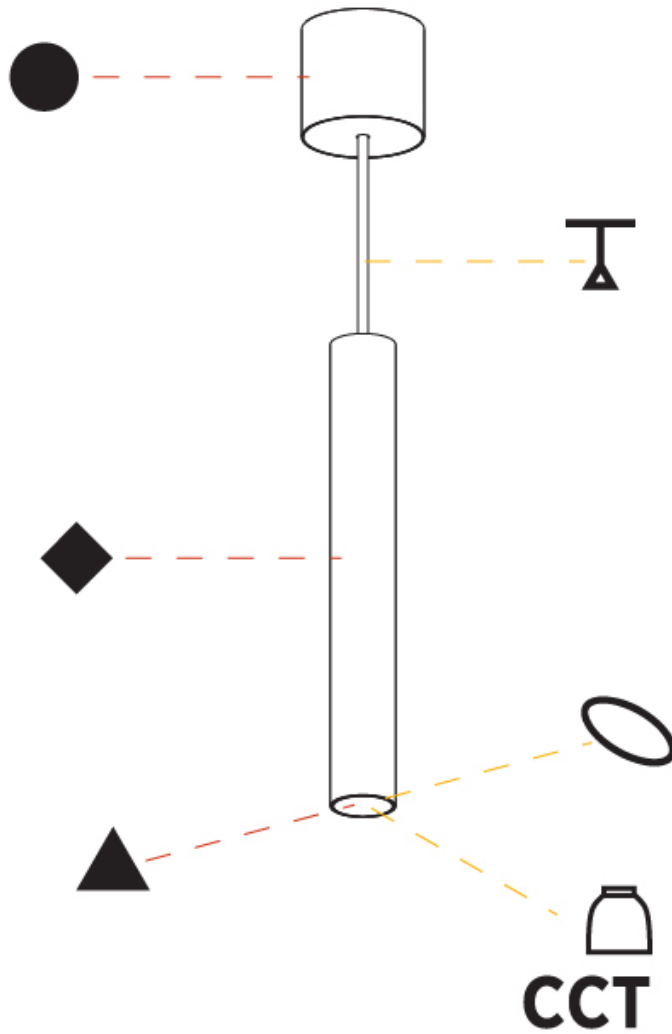

PROJECT
TYPE
SPECIFIER
QUANTITY
DATE

HANGOVER MONOPOINT SURFACE CANOPY SUSPENSION

A300154-